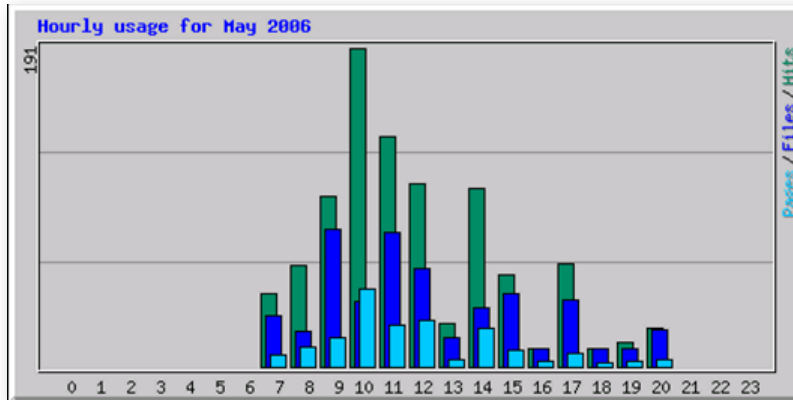

WEBSITE STATISTICS

Hourly Statistics for May 2006

Hour	Hits			Files		Pages		KBytes				
	Avg	Total		Avg	Total	Avg	Total	Avg	Total			
0	0	0	0.00%	0	0	0.00%	0	0	0.00%	0	0	0.00%
1	0	0	0.00%	0	0	0.00%	0	0	0.00%	0	0	0.00%
2	0	0	0.00%	0	0	0.00%	0	0	0.00%	0	0	0.00%
3	0	0	0.00%	0	0	0.00%	0	0	0.00%	0	0	0.00%
4	0	0	0.00%	0	0	0.00%	0	0	0.00%	0	0	0.00%
5	0	0	0.00%	0	0	0.00%	0	0	0.00%	0	0	0.00%
6	0	0	0.00%	0	0	0.00%	0	0	0.00%	0	0	0.00%
7	4	44	4.60%	3	31	6.16%	0	7	3.63%	15	131	2.81%
8	6	61	6.38%	2	21	4.17%	1	12	6.22%	13	113	2.41%
9	11	102	10.67%	9	82	16.30%	1	17	8.81%	100	902	19.28%
10	21	191	19.98%	4	39	7.75%	5	47	24.36%	27	242	5.18%
11	15	138	14.44%	8	80	15.90%	2	25	12.95%	73	654	13.99%
12	12	110	11.51%	6	59	11.73%	3	28	14.51%	102	915	19.56%
13	2	26	2.72%	1	17	3.38%	0	4	2.07%	9	80	1.71%
14	11	107	11.19%	3	35	6.96%	2	23	11.92%	18	162	3.47%
15	6	55	5.75%	4	44	8.75%	1	10	5.18%	12	104	2.22%