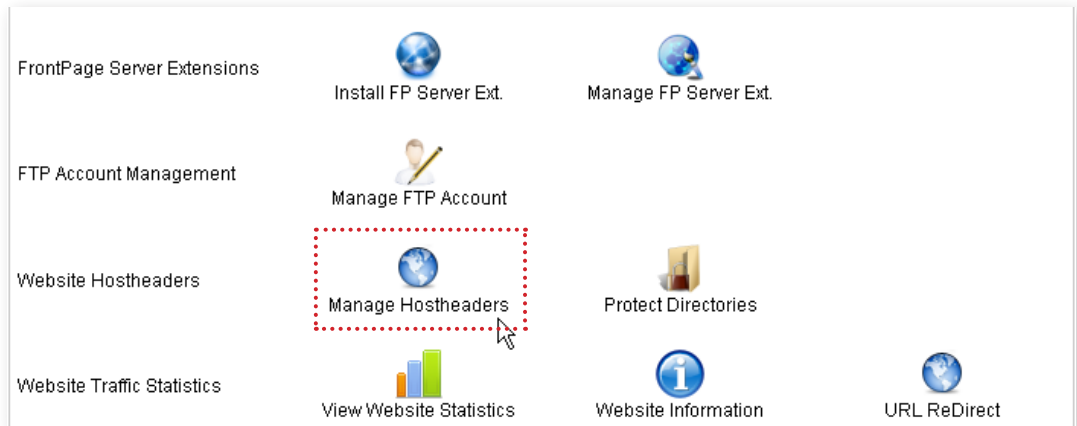

FRONTPAGE EXTENSIONS

There are two functions for using FrontPage to manage your website.

1) If you need FrontPage Server Extensions, click on the **Install FP Server Ext** icon:

2) To manage an existing FrontPage Account click the **Manage FP Server Ext.** icon:

Redirected:

FrontPage Directory

<http://www.lindom1.org/>

[Verify FPSE](#)

[Remove FPSE](#)

[Re-install FPSE](#)

WEBSITE HOST HEADERS

What is a host header? The website host header is an Internet host and port number that identifies a network resource. Using a host header gives you the ability to allow other website traffic to your domain. "WWW" is automatically added and cannot be removed.

In the example below, a DNS A record for sales.windom1.net must also be added to allow internet traffic to this website.

www.windom1.net host headers

```
✘ windom1.net
✘ sales.windom1.net
```

When a host header is added, it will display "pending update" in red. Once completed it will disappear.