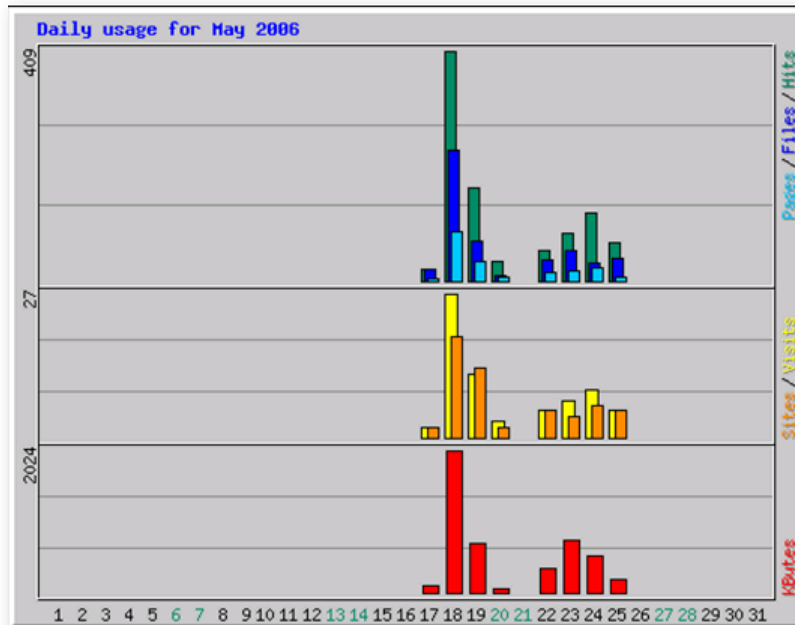

WEBSITE STATISTICS

Daily Statistics for May 2006												
Day	Hits	Files	Pages	Visits	Sites	KBytes						
17	22	2.30%	22	4.37%	4	2.07%	2	2.86%	2	6.25%	89	1.91%
18	409	42.78%	233	46.32%	87	45.08%	27	38.57%	19	59.38%	2024	43.26%
19	165	17.26%	72	14.31%	34	17.62%	12	17.14%	13	40.62%	698	14.91%
20	34	3.56%	11	2.19%	6	3.11%	3	4.29%	2	6.25%	45	0.96%
21	0	0.00%	0	0.00%	0	0.00%	0	0.00%	0	0.00%	0	0.00%
22	53	5.54%	38	7.55%	14	7.25%	5	7.14%	5	15.62%	351	7.51%
23	85	8.89%	55	10.93%	17	8.81%	7	10.00%	4	12.50%	754	16.12%
24	121	12.66%	33	6.56%	23	11.92%	9	12.86%	6	18.75%	531	11.34%
25	67	7.01%	39	7.75%	8	4.15%	5	7.14%	5	15.62%	186	3.98%