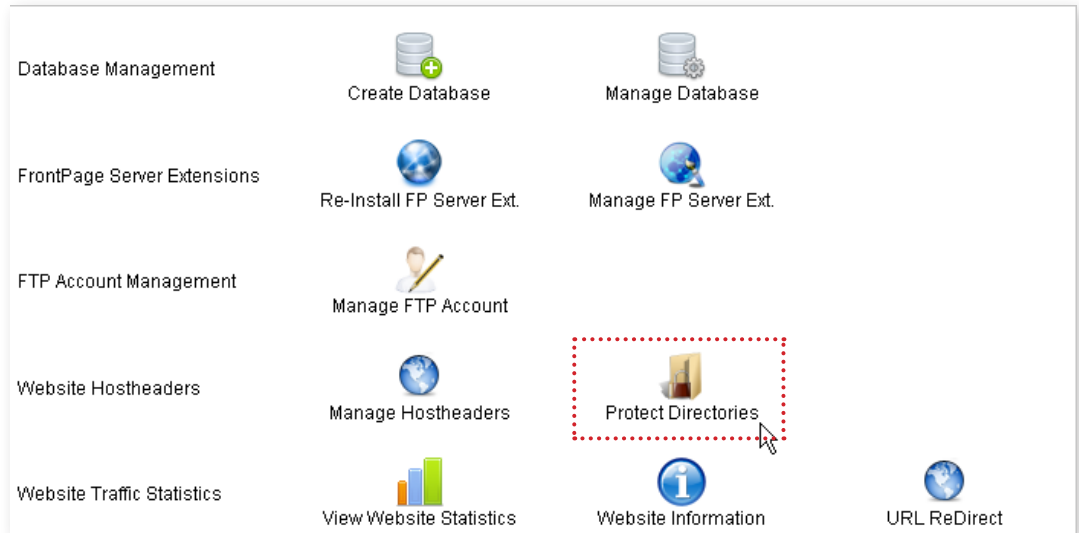

PASSWORD PROTECT DIRECTORIES

Click the **Protect Directories** icon to add password protection.

Choose which directory or the entire website that you would like to have a username and password dialog box pop-up when users browse to it.

www.windom1.net protects

www.windom1.net (main website) Username Password

(main website)
/subDir1
/subDir2

[<< Control Panel](#)

Choose a username and password and click **Save Protect**.