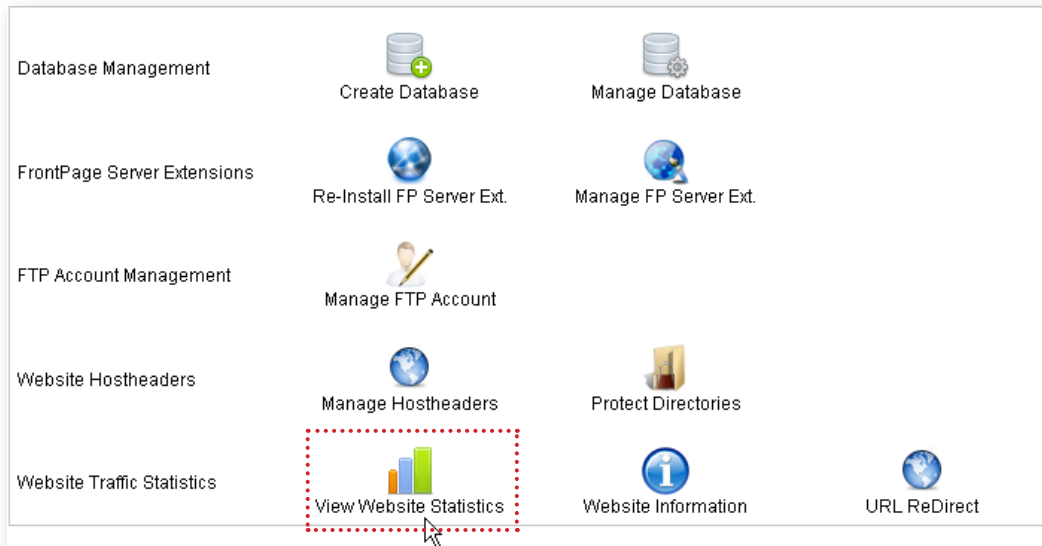

(main website)
/subDir1
/subDir2

[<< Control Panel](#)

Choose a username and password and click **Save Protect**.

WEBSITE STATISTICS

In addition to features enabling you to manage your website, the new Control Panel provides valuable statistics for your domain.

For the domain you are managing, please click the [View Website Statistics](#) icon.

This screen will give you updated website statistics within the last 24 hours.

WEBSITE STATISTICS

[Daily Statistics] [Hourly Statistics] [URLs] [Entry] [Exit] [Sites] [Countries]		
Monthly Statistics for May 2006		
Total Hits	956	
Total Files	503	
Total Pages	193	
Total Visits	70	
Total KBytes	4678	
Total Unique Sites	32	
Total Unique URLs	77	
	Avg	Max
Hits per Hour	4	64
Hits per Day	106	409
Files per Day	55	233
Pages per Day	21	87
Visits per Day	7	27
KBytes per Day	520	2024
Hits by Response Code		
Code 200 - OK	503	
Code 206 - Partial Content	4	
Code 301 - Moved Permanently	7	
Code 304 - Not Modified	402	
Code 404 - Not Found	40	