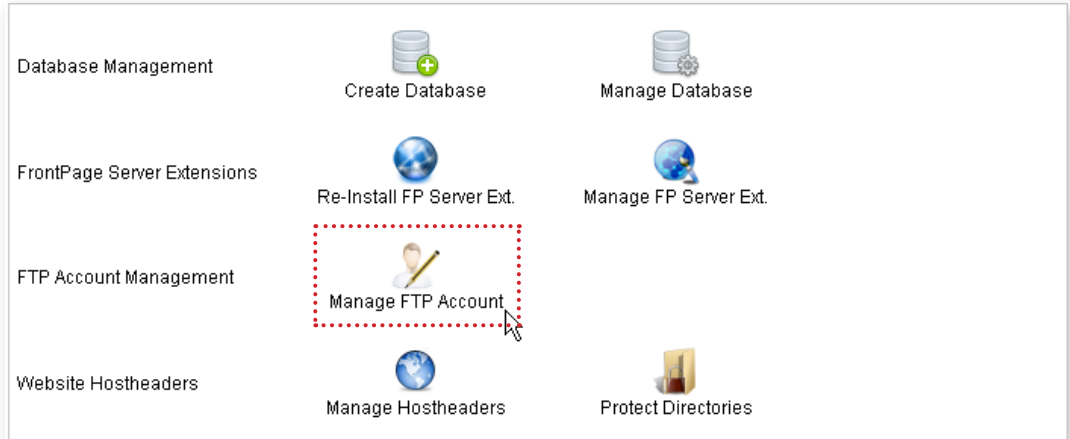

FTP MANAGEMENT

This functionality allows you the ability to use FTP to upload/download website changes.

To manage an existing FTP Account, please click on the **Manage FTP Account** icon:

From this screen, you are able to change the password and disable the ftp account.

FTP user	Quota	Upload Speed	Download Speed
max123	1000 MB	100 KB/s	100 KB/s

FTP user configuration - max123

FTP Account Status ☒ Enabled ☐ Disabled

Password

Quota 1000 MB

Upload speed 100 KB/s

Download Speed 100 KB/s