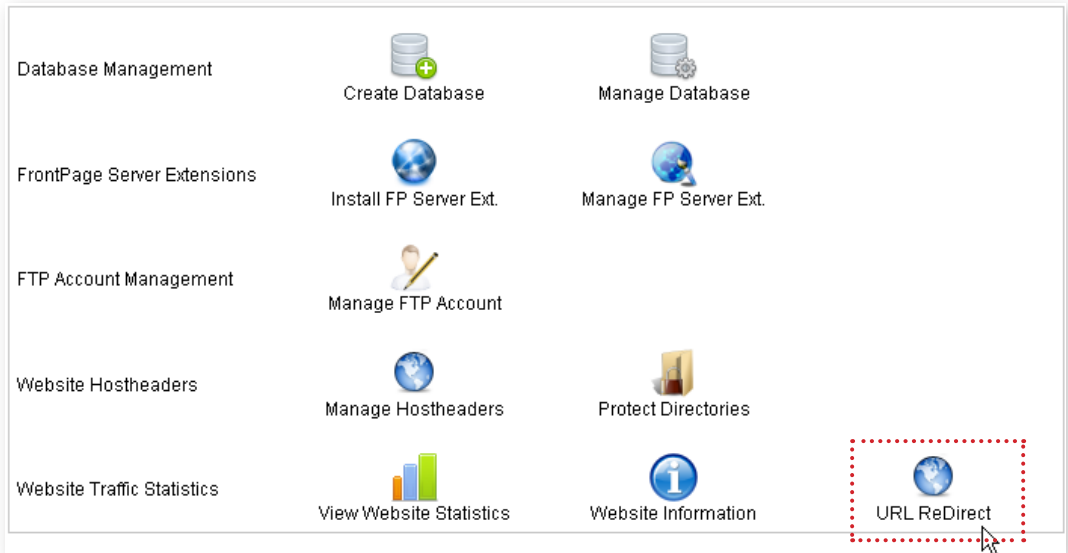

WEBSITE INFORMATION

Please click the **Website Information** icon to see basic system information for your website.

Database Management	 Create Database	 Manage Database	
FrontPage Server Extensions	 Re-Install FP Server Ext.	 Manage FP Server Ext.	
FTP Account Management	 Manage FTP Account		
Website Hostheaders	 Manage Hostheaders	 Protect Directories	
Website Traffic Statistics	 View Website Statistics	 Website Information	 URL ReDirect

System / Website information

Your IP Address

Disk space used by websites 24K of 200MB

Last Control Panel Login Thu Feb 10 09:00:38 2011

URL REDIRECT

Click **URL Redirect**. This option gives you the ability to redirect your website or a portion of your website to another URL (website).